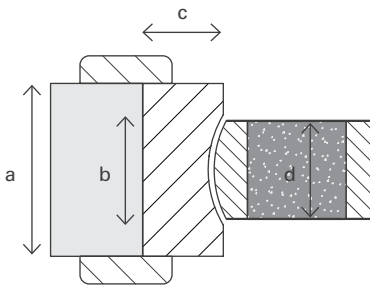

# Double Action

Timber frame with scallop for double swing door configurations.

	a (varies)	b	c	d
NFR	min. 84mm	60mm	44mm	44 / 54mm
FD30	min. 94mm	60mm	44mm	44 / 54mm
FD60	min. 94mm	60mm	44mm	54mm