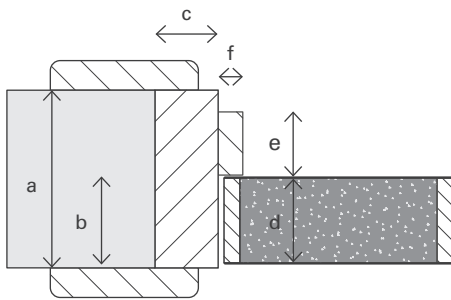

DorSuite®

Loose Stop

Timber frame with pinned stop.

	a (varies)	b	c	d	e	f
NFR	min. 70mm	47mm	32mm	44mm	32mm	12mm
FD30	min. 70mm	49mm	32mm	44mm	32mm	12mm
FD60	min. 70mm	59mm	32mm	54mm	32mm	12mm

NFR

Oak / Beech / Maple / Ash / Walnut /
Primed Hardwood / Primed MDF /
Veneer Wrapped MDF / Primed
Softwood