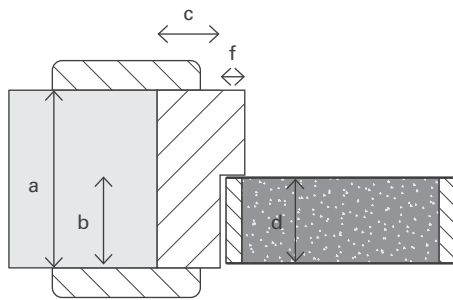

DorSuite®

Rebate

Timber frame with integrated stop.

| | a (varies) | b | c | d | e | f |
|------|------------|------|------|------|------|------|
| NFR | min. 70mm | 47mm | 32mm | 44mm | 32mm | 12mm |
| FD30 | min. 70mm | 49mm | 32mm | 44mm | 32mm | 12mm |
| FD60 | min. 70mm | 59mm | 32mm | 54mm | 32mm | 12mm |