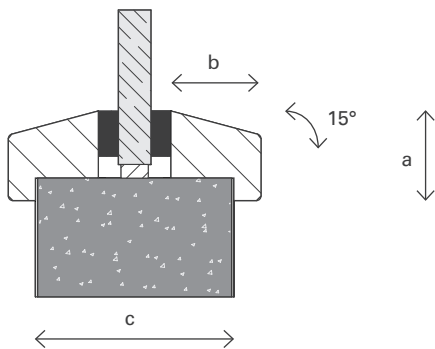

# Bolection 90

Moulded bead fitted around vision panel cut out.

	a	b (varies)	c
FD90	30mm	To suit glass thickness	64mm

Maximum allowable glass area

FD90

0.56m<sup>2</sup>

DorSuite  
17 Law Place  
Nerston Industrial Estate  
East Kilbride  
Glasgow G74 4QL