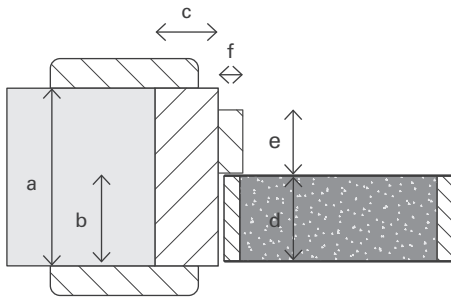

DorSuite®

Loose Stop 120

Timber frame with pinned stop.

	a (varies)	b	c	d	e	f
FD60	min. 100mm	59mm	44mm	54mm	32mm	16mm

FD120

Oak / Maple / Ash / Walnut /
 Primed Hardwood / Primed MDF /
 Veneer Wrapped MDF