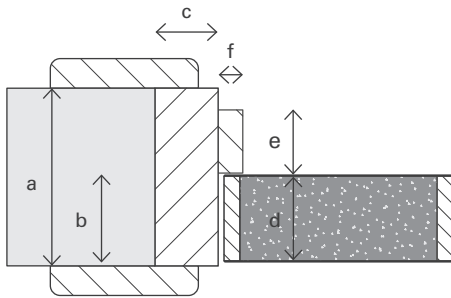

DorSuite®

Loose Stop 90

Timber frame with pinned stop.

	a (varies)	b	c	d	e	f
FD60	min. 70mm	59mm	44mm	54mm	32mm	12mm

FD90

Oak / Maple / Ash / Walnut /
 Primed Hardwood / Primed MDF /
 Veneer Wrapped MDF

DorSuite
 17 Law Place
 Nerston Industrial Estate
 East Kilbride
 Glasgow G74 4QL